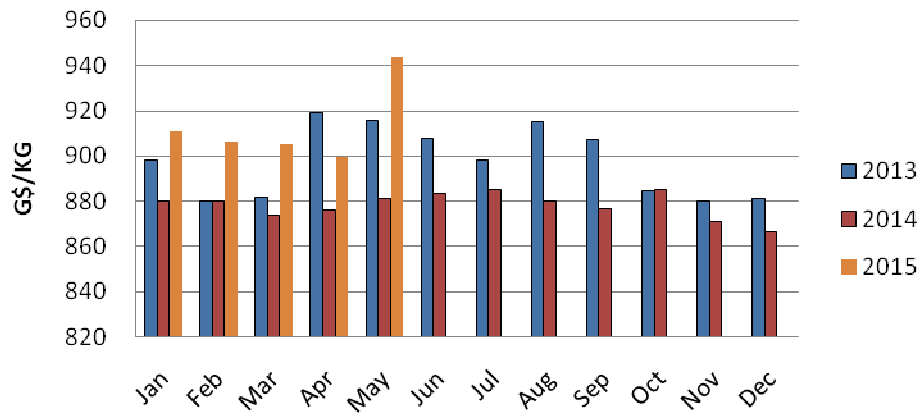

Meat

**Avg. Retail Price of Beef at City Markets 2013 - 2015
(Jan-May)**

**Avg. Retail Price of Chicken at City Markets 2013 - 2015
(Jan-May)**

**Avg. Retail Price of Pork at City Markets 2013 - 2015
(Jan-May)**

**Avg. Retail Price of Table Eggs at City Markets 2013
- 2015(Jan-May)**