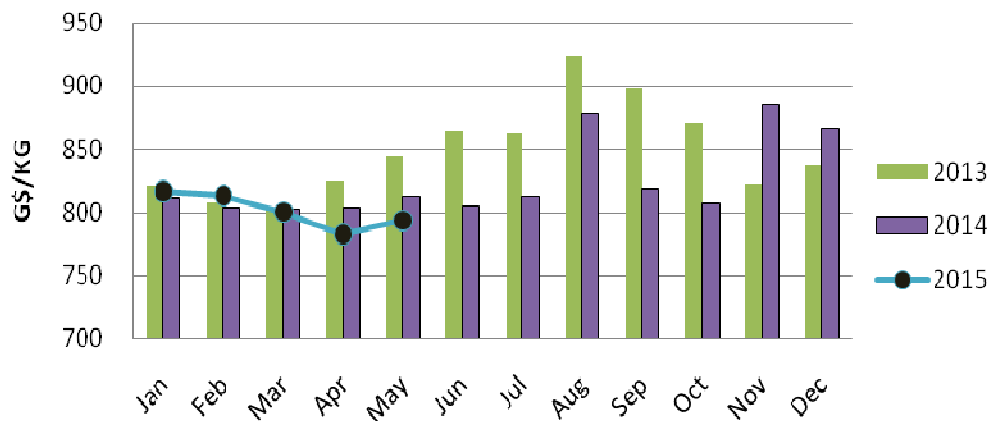

Meat

**Avg. Retail Price of Beef at City Markets 2013 - 2015
(Jan-May)**

**Avg. Retail Price of Chicken at City Markets 2013 - 2015
(Jan-May)**

**Avg. Retail Price of Pork at City Markets 2013 - 2015
(Jan-May)**

**Avg. Retail Price of Table Eggs at City Markets 2013
- 2015(Jan-May)**