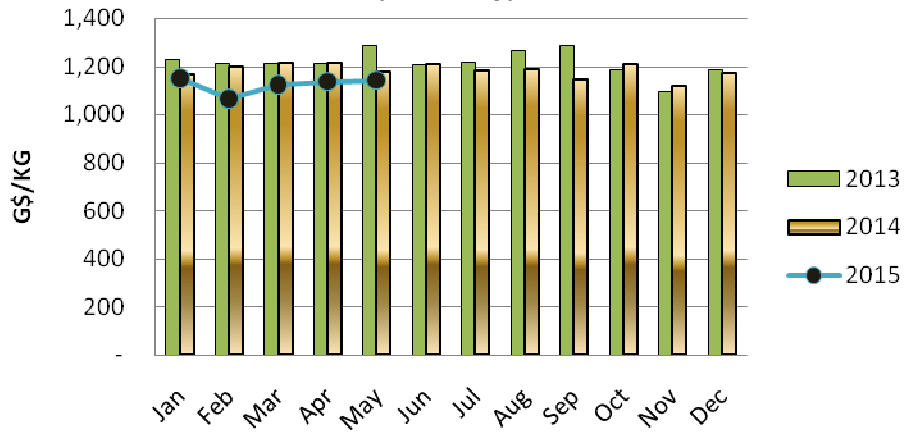

Meat

**Avg. Retail Price of Beef at City Markets 2013 - 2015
(Jan-May)**

**Avg. Retail Price of Chicken at City Markets 2013 - 2015
(Jan-May)**

**Avg. Retail Price of Pork at City Markets 2013 - 2015
(Jan-May)**

**Avg. Retail Price of Table Eggs at City Markets 2013
- 2015(Jan-May)**